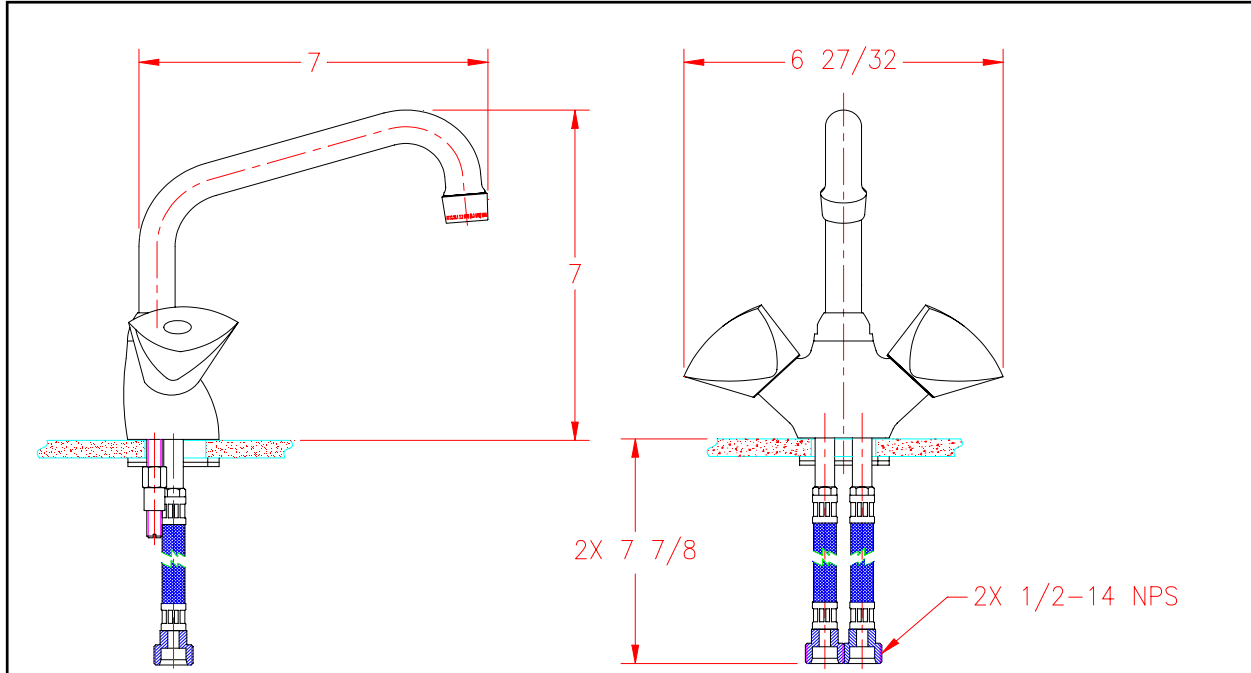

Trinidad Angled Mono Galley/Wetbar

LIMITED WARRANTY

SHURflo Marine Grade Faucets & Accessories are guaranteed to be free from material and workmanship defects under normal use and service for a period of (3) three years from the date of manufactured vessel for all indoor applications and (2) two years from the date of manufactured vessel for all outdoor applications. This limited warranty will not apply to faucets or accessories that were improperly installed, misapplied, or incompatible with components not manufactured by SHURflo. Faucet failure due to foreign debris is not covered under the terms of this limited warranty. SHURflo will not warrant any faucet that is physically damaged, or altered outside the SHURflo factory. Warranty claims may be resolved by a SHURflo service center. All returns are to be shipped with charges pre-paid. Package all returns carefully. SHURflo will not be responsible for freight damage incurred during shipping to a service center. SHURflo's obligation under this warranty policy is limited to the repair or replacement of the faucets & accessories. Faucets or accessories found not defective (under the terms of this limited warranty) are subject to charges to be paid by the returnee for the testing and packaging of "tested good" units. Warranty returns will be shipped on a freight allowed basis. SHURflo reserves the right to choose the method of transportation. SHURflo is not responsible nor will it reimburse for labor necessary to remove and reinstall a faucet or accessory, if found defective. This warranty is only a representation of the complete Marine Products Limited Warranty outlined by Service Bulletin #1050.