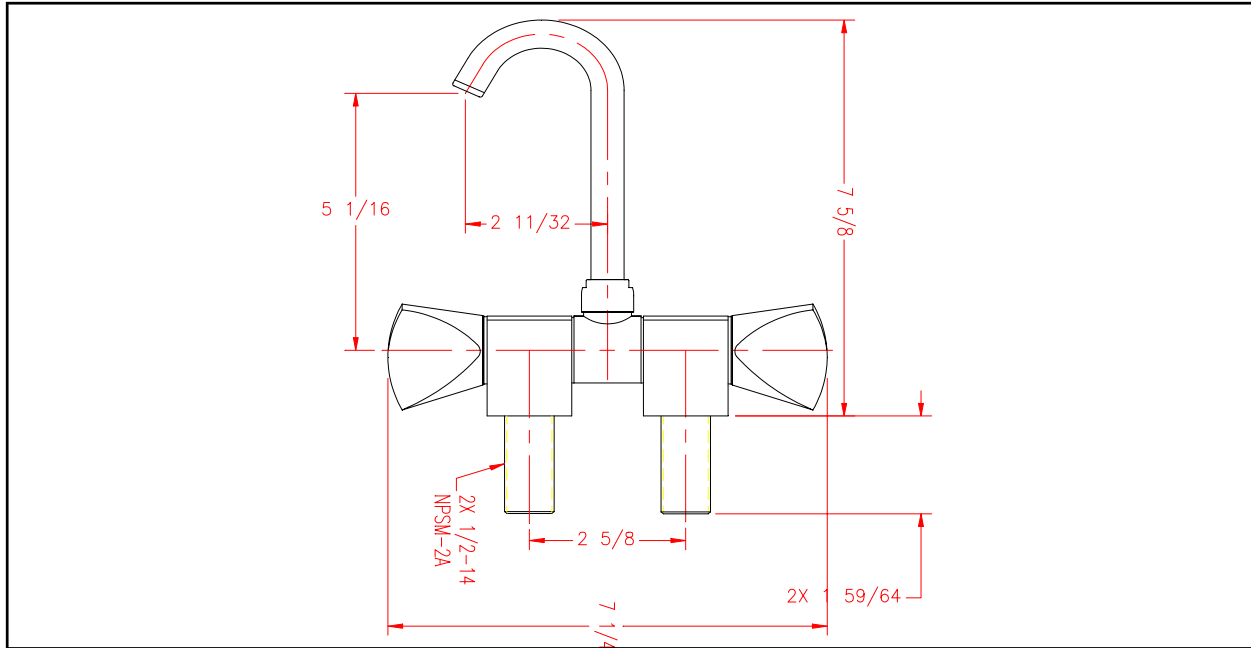

## Trinidad Elite Folding Faucet Model # 132-0210-CP