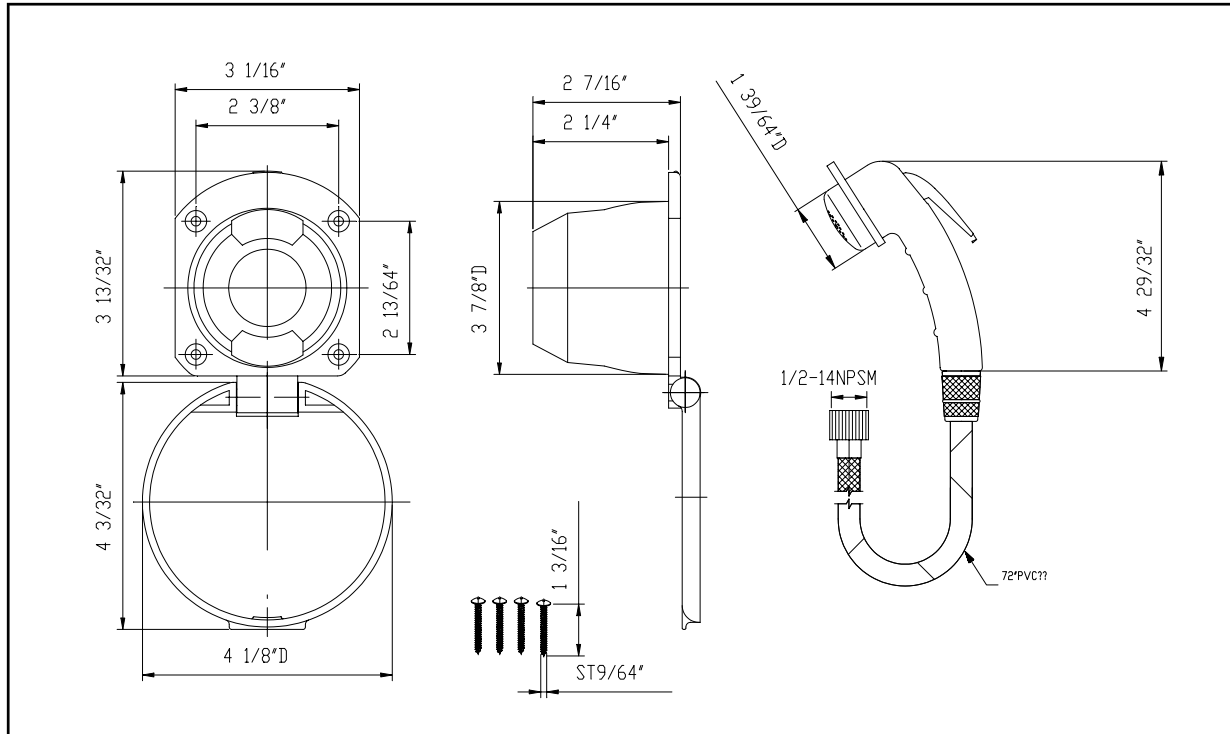

Universal Mini Transom Kit, White Model # 136-0000-WH

LIMITED WARRANTY

SHURflo Marine Grade Faucets are guaranteed to be free from material and workmanship defects under normal use and service for a period of (3) three years from the date of manufactured vessel for all indoor applications and (2) two years from the date of manufactured vessel for all outdoor applications. The limited warranty will not apply to faucets that were improperly installed, misapplied, or incompatible with components not manufactured by SHURflo. Faucet failure due to foreign debris is not covered under the terms of this limited warranty. SHURflo will not warrant any faucet that is physically damaged, or altered outside the SHURflo factory. Warranty claims may be resolved by a SHURflo service center. All returns are to be shipped with charges pre-paid. Package all returns carefully. SHURflo will not be responsible for freight damage incurred during shipping to a service center. SHURflo's obligation under this warranty policy is limited to the repair or replacement of the faucet. Faucets found not defective (under the terms of this limited warranty) are subject to charges to be paid by the returnee for the testing and packaging of "tested good" units. Warranty returns will be shipped on a freight allowed basis. SHURflo reserves the right to choose the method of transportation. SHURflo is not responsible nor will it reimburse for labor necessary to remove and reinstall a faucet, if found defective. This warranty is only a representation of the complete Marine Products Limited Warranty outlined by Service Bulletin #1050.