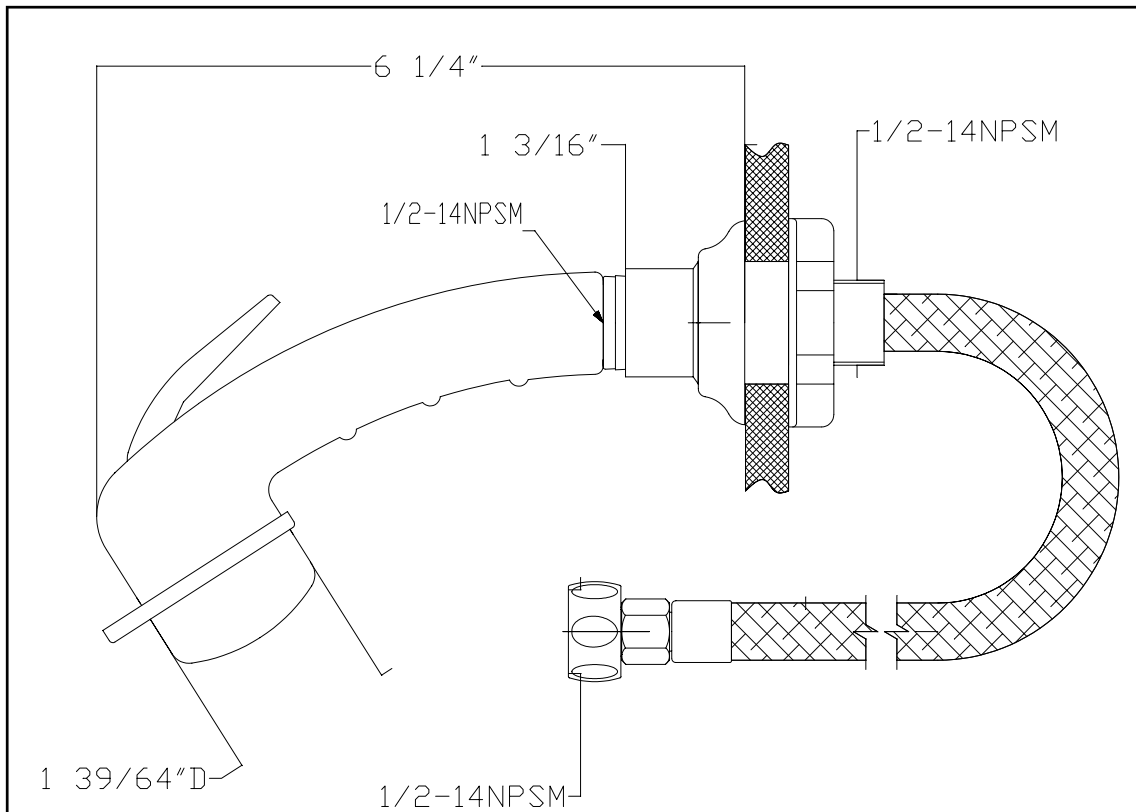

Universal Pull-Out Sprayer, Black Model # 134-0011-KP

LIMITED WARRANTY

SHURflo Marine Grade Faucets are guaranteed to be free from material and workmanship defects under normal use and service for a period of (3) three years from the date of manufactured vessel for all indoor applications and (2) two years from the date of manufactured vessel for all outdoor applications. The limited warranty will not apply to faucets that were improperly installed, misapplied, or incompatible with components not manufactured by SHURflo. Faucet failure due to foreign debris is not covered under the terms of this limited warranty. SHURflo will not warrant any faucet that is physically damaged, or altered outside the SHURflo factory. Warranty claims may be resolved by a SHURflo service center. All returns are to be shipped with charges pre-paid. Package all returns carefully. SHURflo will not be responsible for freight damage incurred during shipping to a service center. SHURflo's obligation under this warranty policy is limited to the repair or replacement of the faucet. Faucets found not defective (under the terms of this limited warranty) are subject to charges to be paid by the returnee for the testing and packaging of "tested good" units. Warranty returns will be shipped on a freight allowed basis. SHURflo reserves the right to choose the method of transportation. SHURflo is not responsible nor will it reimburse for labor necessary to remove and reinstall a faucet, if found defective. This warranty is only a representation of the complete Marine Products Limited Warranty outlined by Service Bulletin #1050.