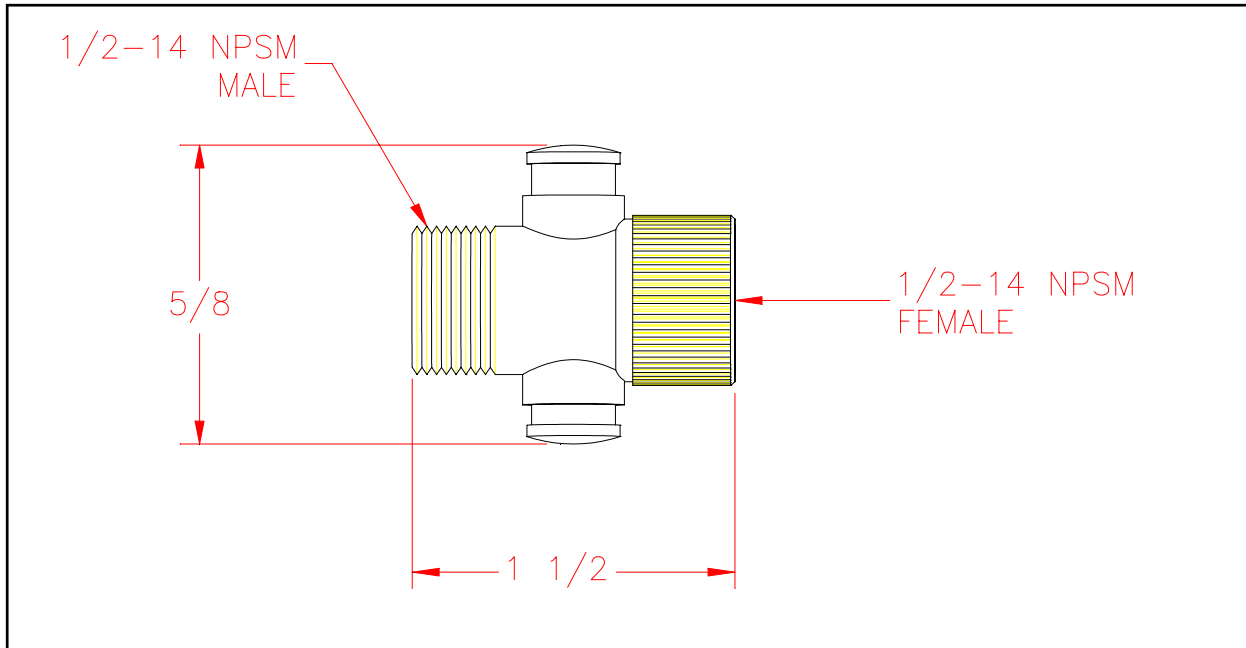

Marine Grade Faucets

Universal Shut-Off Switch Model # 130-0013-CP

LIMITED WARRANTY

SHURflo Marine Grade Faucets & Accessories are guaranteed to be free from material and workmanship defects under normal use and service for a period of (3) three years from the date of manufactured vessel for all indoor applications and (2) two years from the date of manufactured vessel for all outdoor applications. This limited warranty will not apply to faucets or accessories that were improperly installed, misapplied, or incompatible with components not manufactured by SHURflo. Faucet failure due to foreign debris is not covered under the terms of this limited warranty. SHURflo will not warrant any faucet that is physically damaged, or altered outside the SHURflo factory. Warranty claims may be resolved by a SHURflo service center. All returns are to be shipped with charges pre-paid. Package all returns carefully. SHURflo will not be responsible for freight damage incurred during shipping to a service center. SHURflo's obligation under this warranty policy is limited to the repair or replacement of the faucets & accessories. Faucets or accessories found not defective (under the terms of this limited warranty) are subject to charges to be paid by the returnee for the testing and packaging of "tested good" units. Warranty returns will be shipped on a freight allowed basis. SHURflo reserves the right to choose the method of transportation. SHURflo is not responsible nor will it reimburse for labor necessary to remove and reinstall a faucet or accessory, if found defective. This warranty is only a representation of the complete Marine Products Limited Warranty outlined by Service Bulletin #1050.