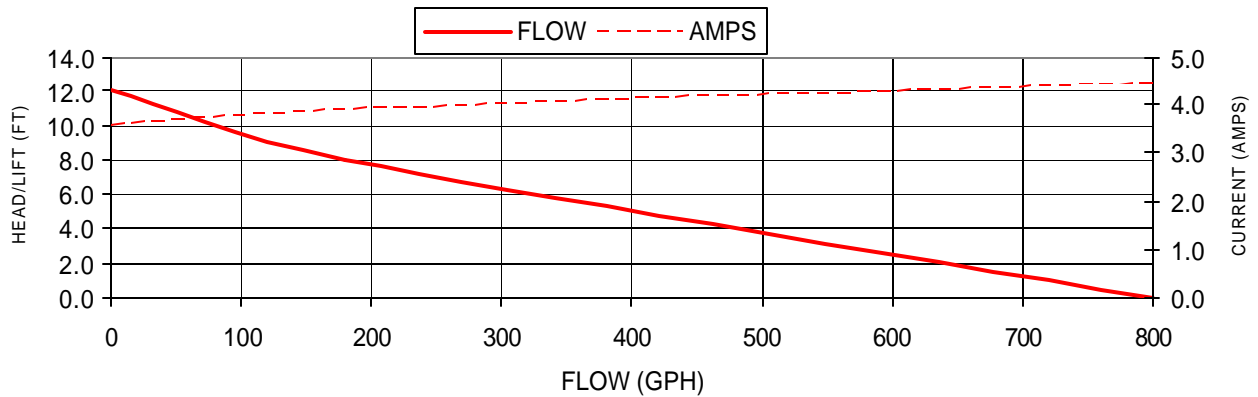

TYPICAL PERFORMANCE

PRESSURE		FLOW		CURRENT
METERS	FT OF HEAD	GPH	LPH	AMPS
0.0	0	800	3837	4.50
2.4	8	180	1249	3.94
3.6	12	0.0	0.0	3.60

DIMENSIONS [mm]