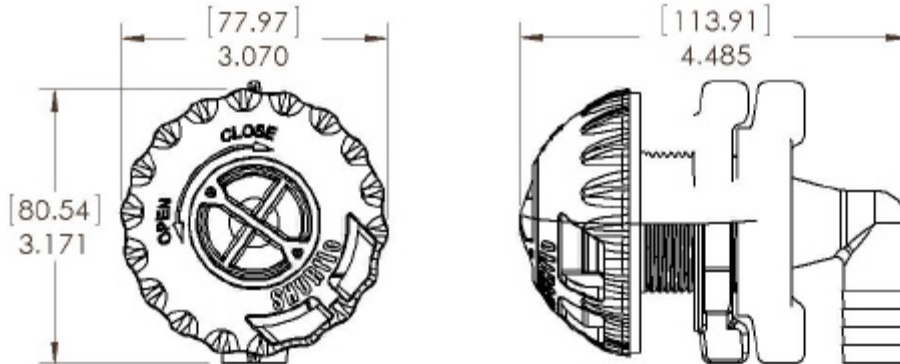

SHURflo reserves the right to update specifications, prices, or make substitutions.

SHURflo, LLC Headquarters

5900 Katella Avenue
Cypress, California 90630
Phone (562) 795-5200 • Toll Free (800) 854-3218
Fax (562) 795-7564

SHURflo, LLC East

52748 Park Six Court
Elkhart, Indiana 46514-5427
Phone (562) 795-5200 • Toll Free (800) 854-3218
Fax (574) 264-2169

SHURflo Europe, Middle East, Africa

Pentair Water Belgium bvba,
Industriepark Wolfstee, Toekomstlaan 30
B-2200 Herentals, Belgium
Phone +32-14-283500 • Fax +32-14-283505