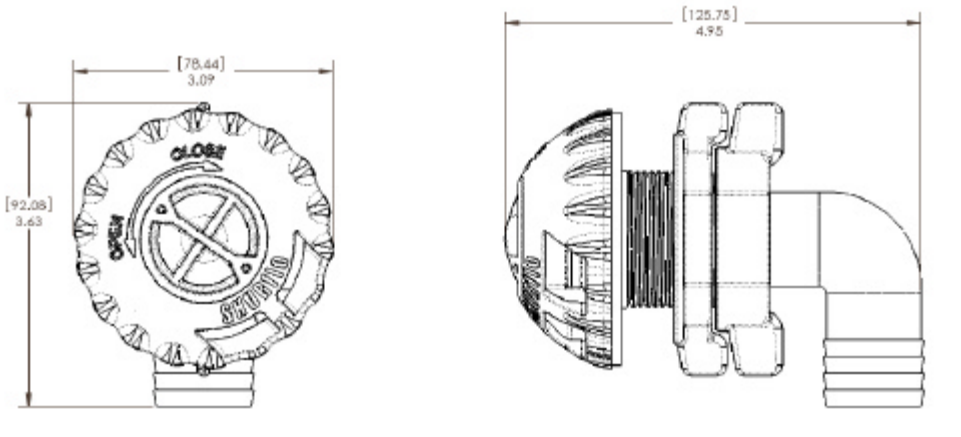

SHURflo reserves the right to update specifications, prices, or make substitutions.

SHURflo, LLC Headquarters

5900 Katella Avenue
Cypress, California 90630
Phone (562) 795-5200 • Toll Free (800) 854-3218
Fax (562) 795-7564

SHURflo, LLC East

52748 Park Six Court
Elkhart, Indiana 46514-5427
Phone (562) 795-5200 • Toll Free (800) 854-3218
Fax (574) 264-2169

SHURflo Europe, Middle East, Africa

Pentair Water Belgium bvba,
Industriepark Wolfstee, Toekomstlaan 30
B-2200 Herentals, Belgium
Phone +32-14-283500 • Fax +32-14-283505