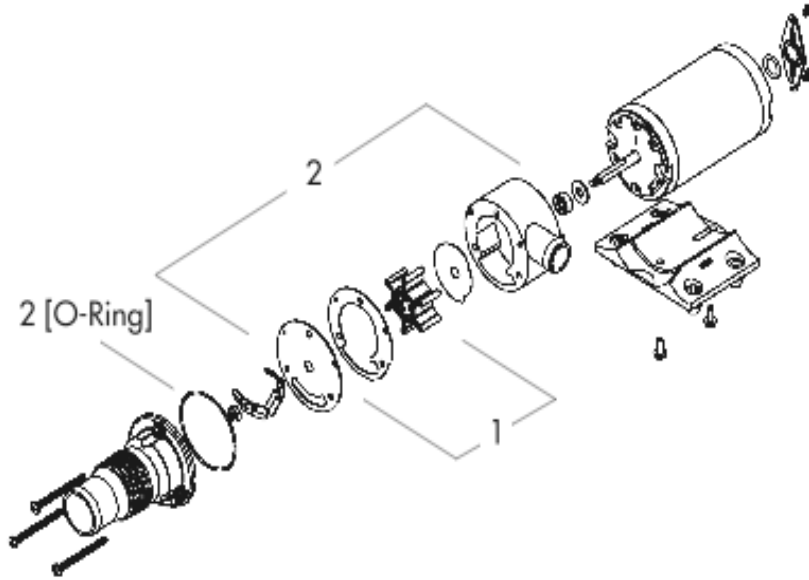

Pump Repair Kits 3200 Series

Name	Model # OEM/Aftermarket	Impeller Kit 1	Impeller Housing Kit 2
Macerator 12 VDC	3200-000 3200-000	94-571-00 94-571-00	94-570-00 94-570-00
Macerator 12 VDC 180 Degree Port	3200-100 3200-101	94-571-00 94-571-00	94-570-00 94-570-00
Macerator 24 VDC	3200-010 3200-011	94-571-00 94-571-00	94-570-00 94-570-00
Macerator 24 VDC 180 Degree Port	3200-110 3200-111	94-571-00 94-571-00	94-570-00 94-570-00

The Impeller Kit Includes: Impeller and gasket.

The Pump Head Kit Includes: O-ring, Top Wear Plate,

Gasket, impeller, Bottom Wear Plate, Impeller Housing, Shaft Seal and Slinger.